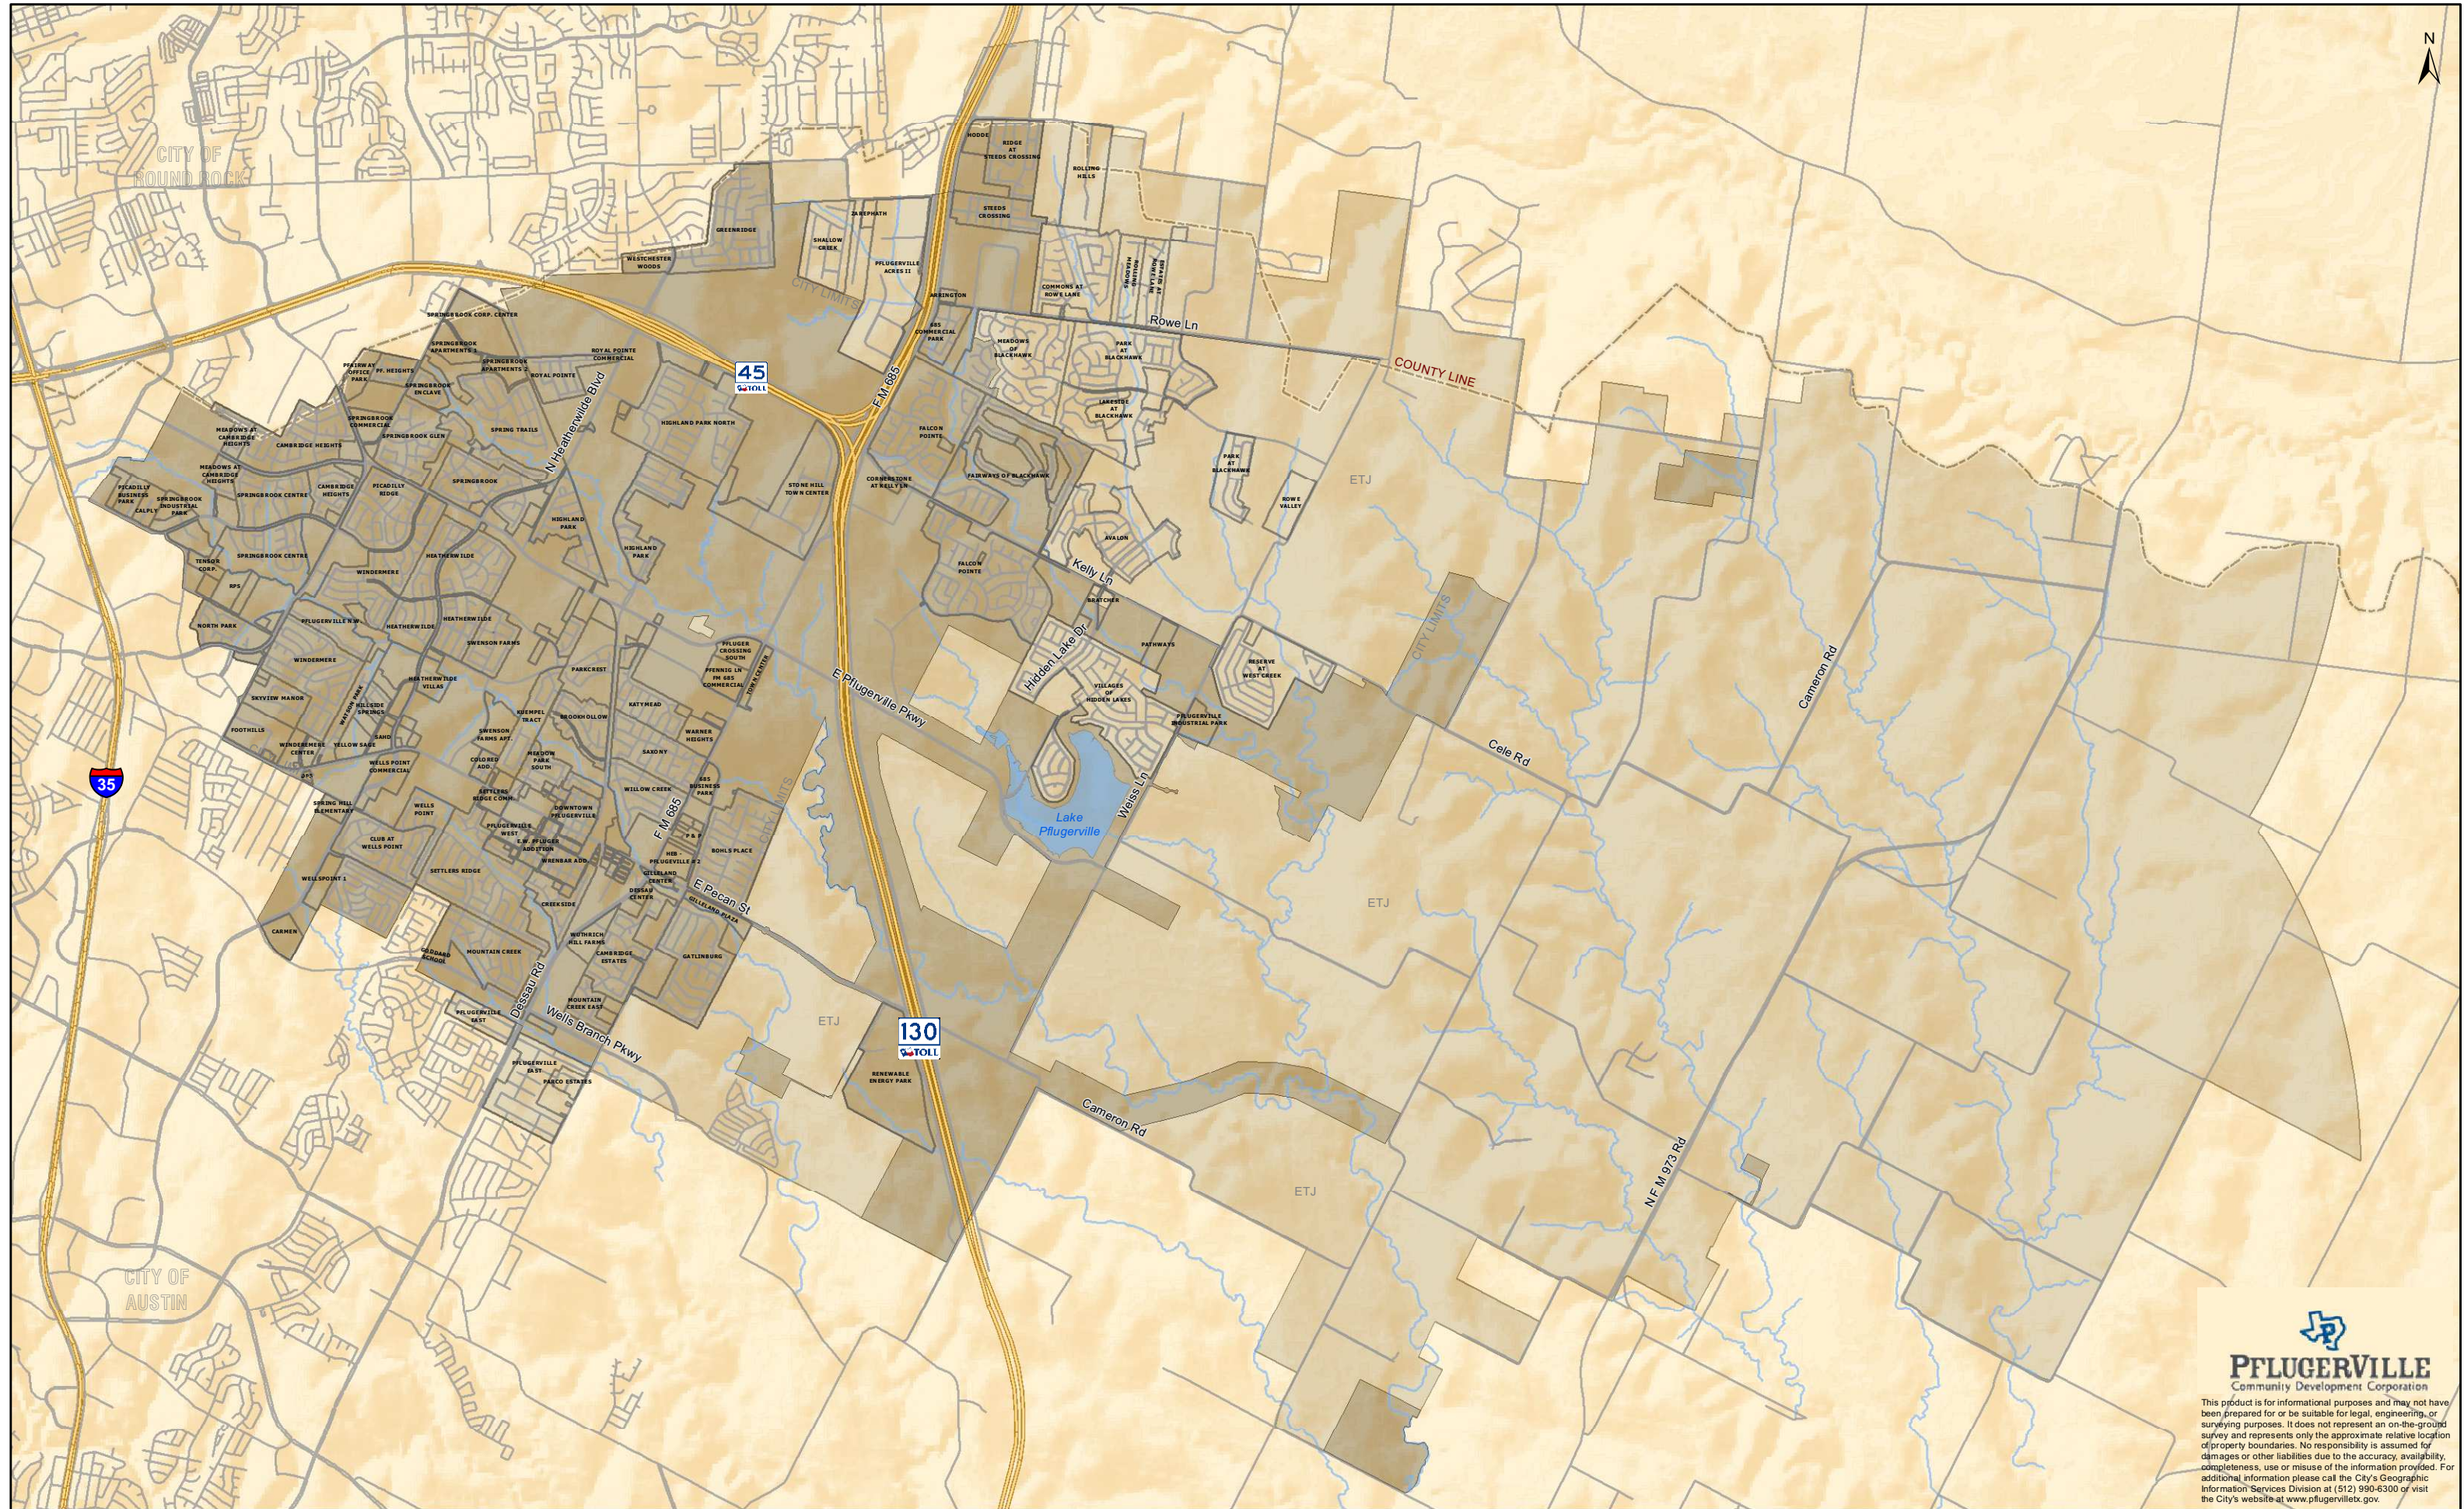

PFLUGERVILLE SUBDIVISIONS

PFLUGERVILLE
Community Development Corporation