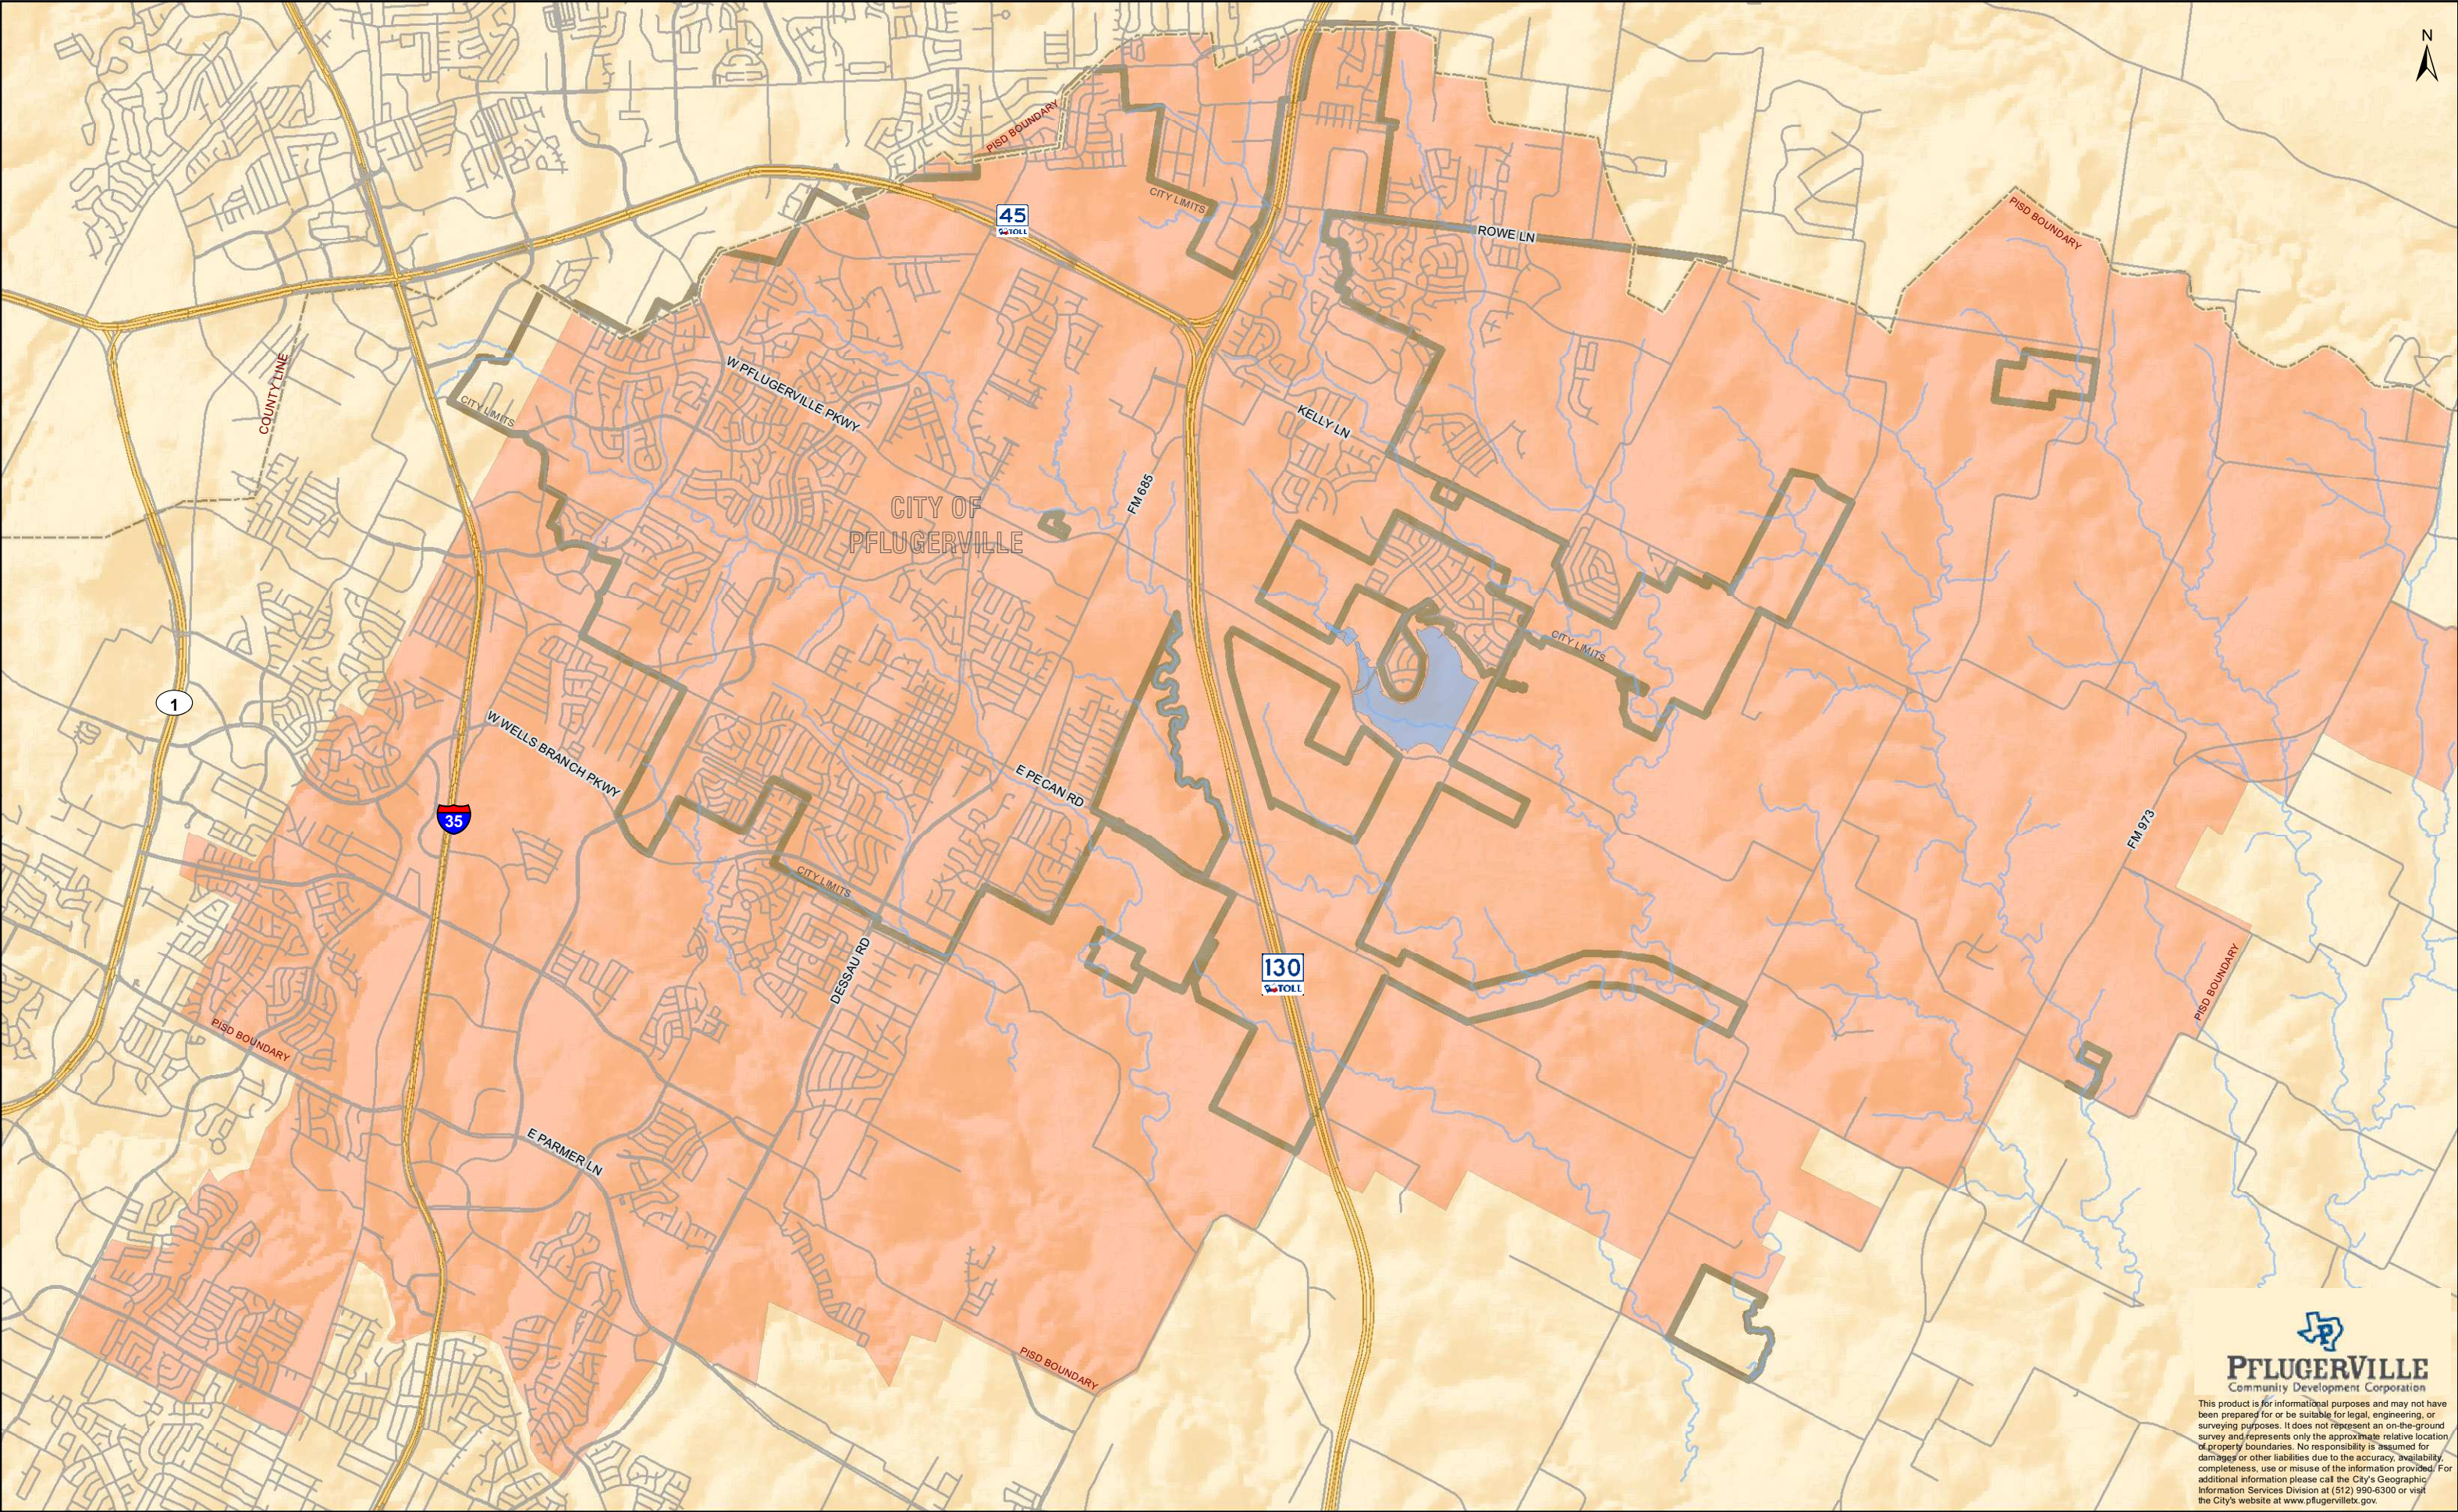

PFLUGERVILLE I.S.D.

PFLUGERVILLE
Community Development Corporation