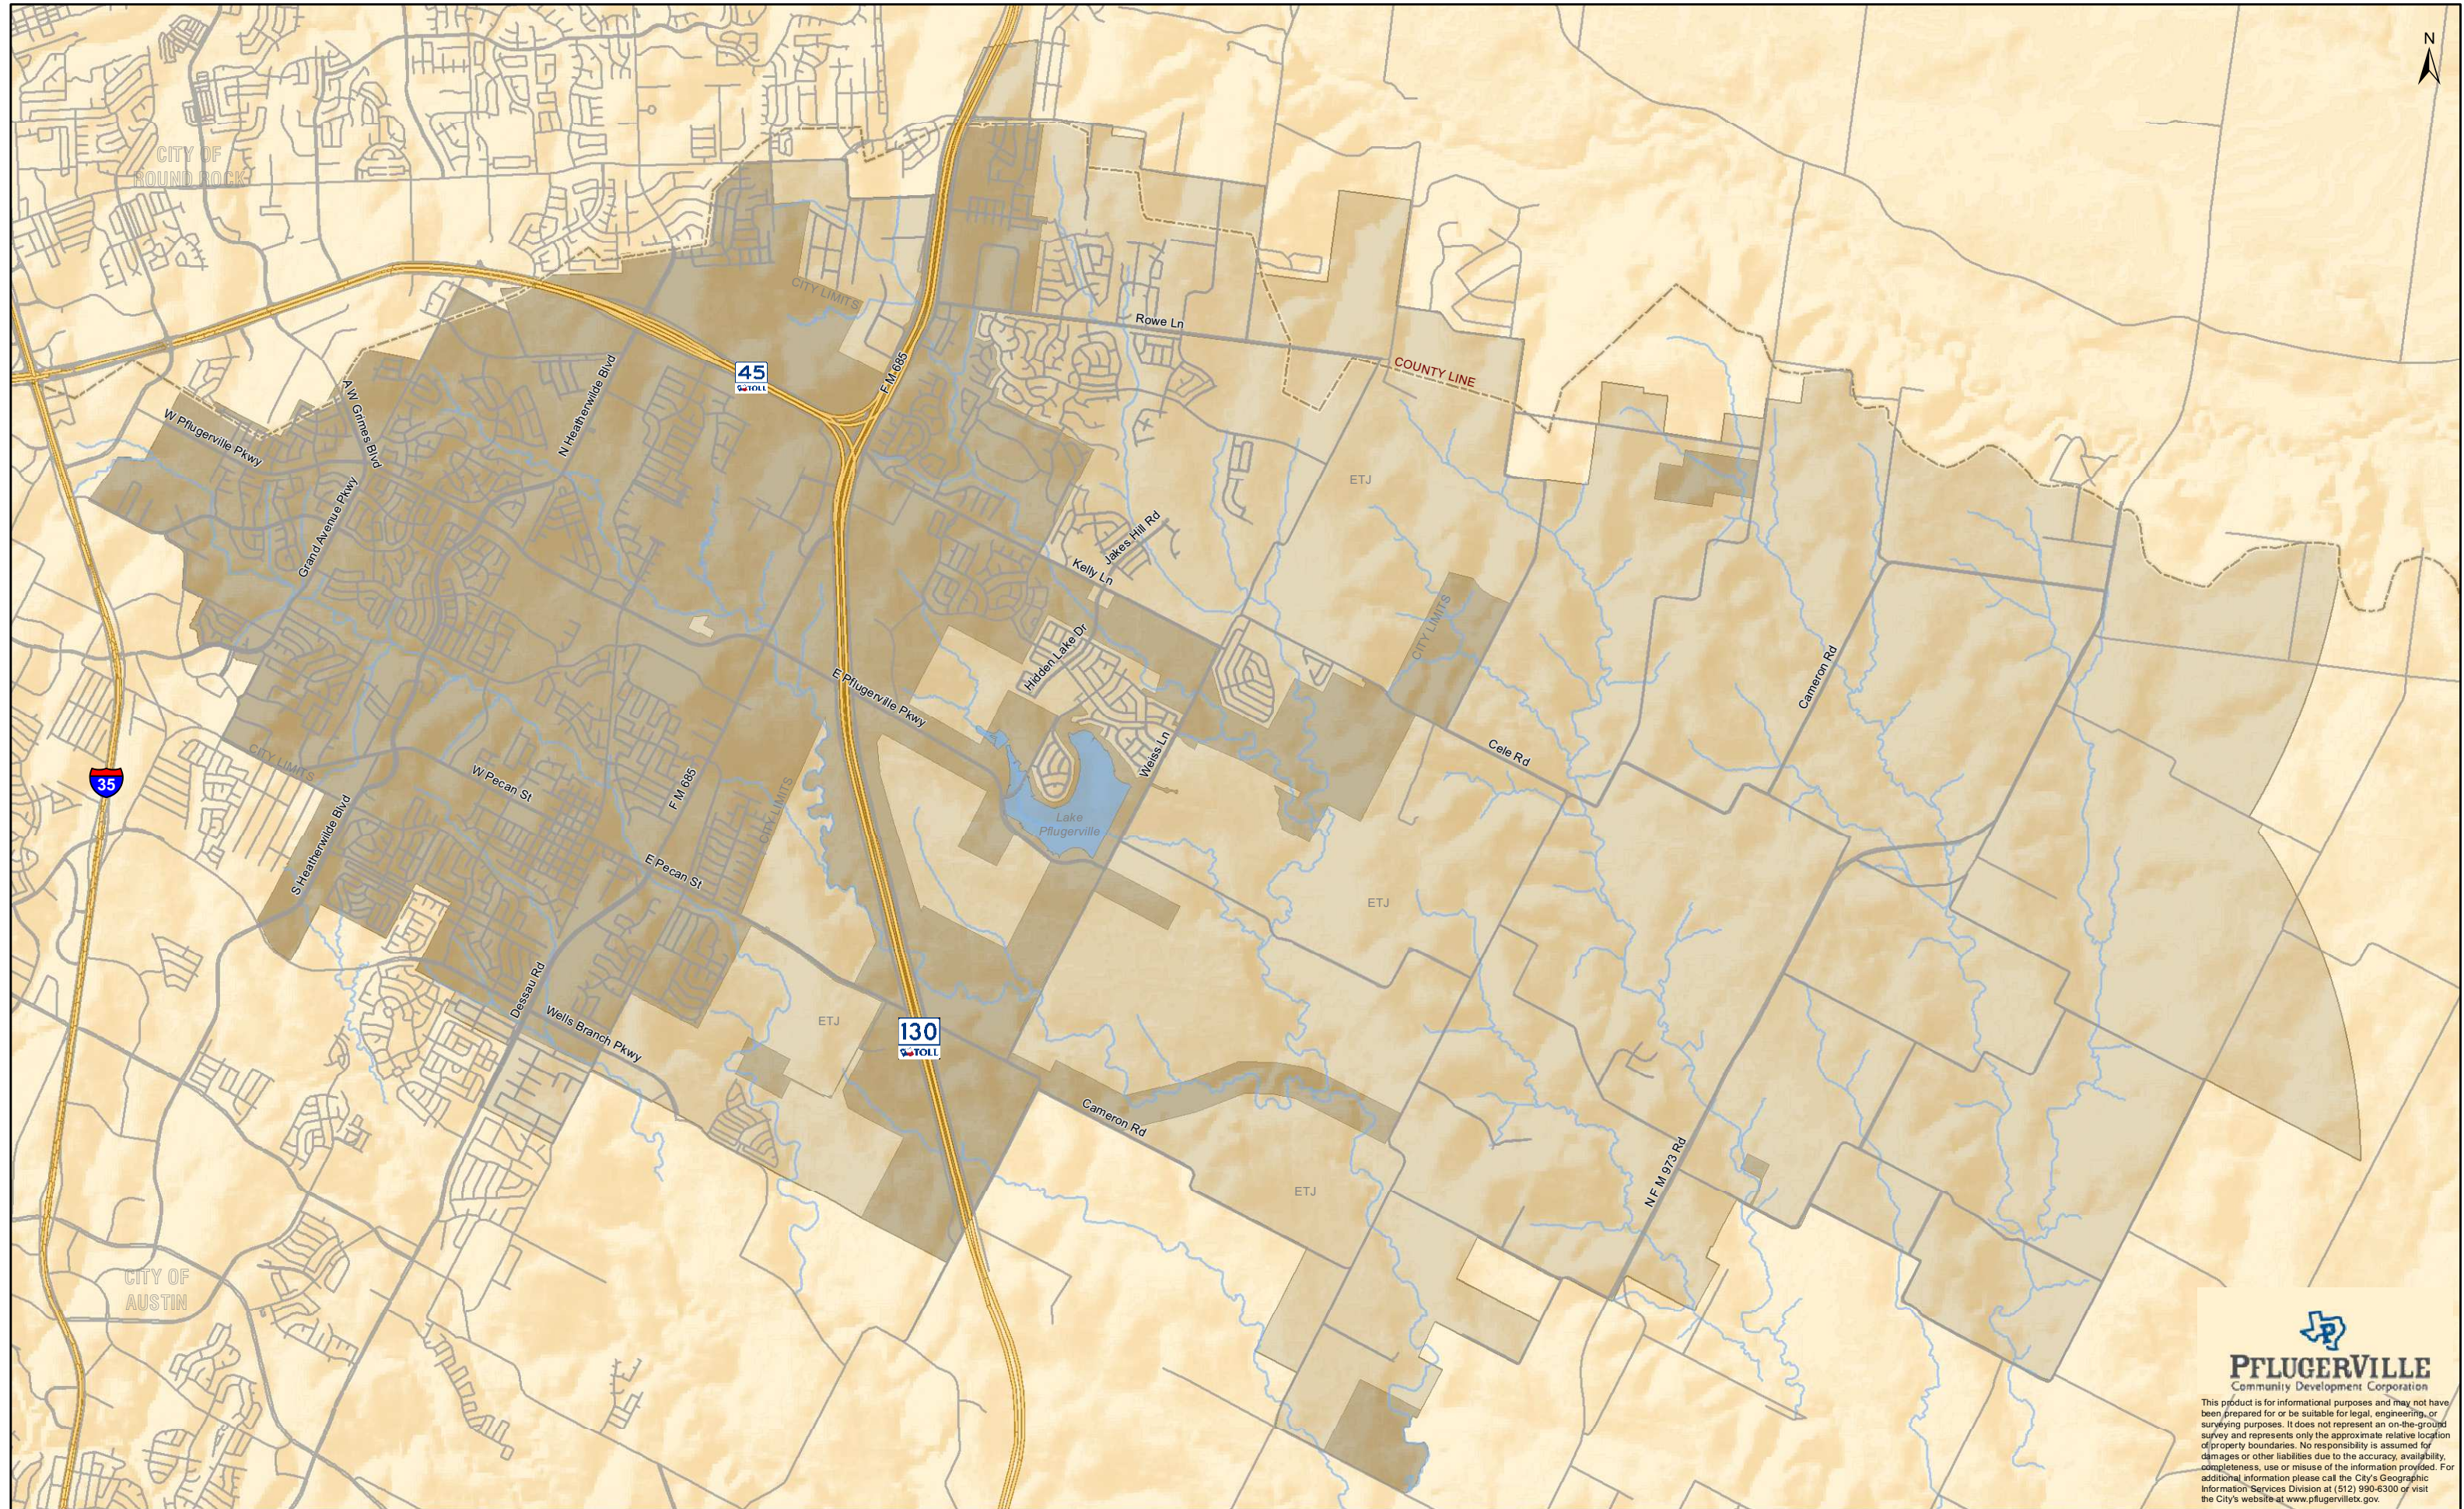

PFLUGERVILLE CITY LIMITS & ETJ

PFLUGERVILLE
Community Development Corporation